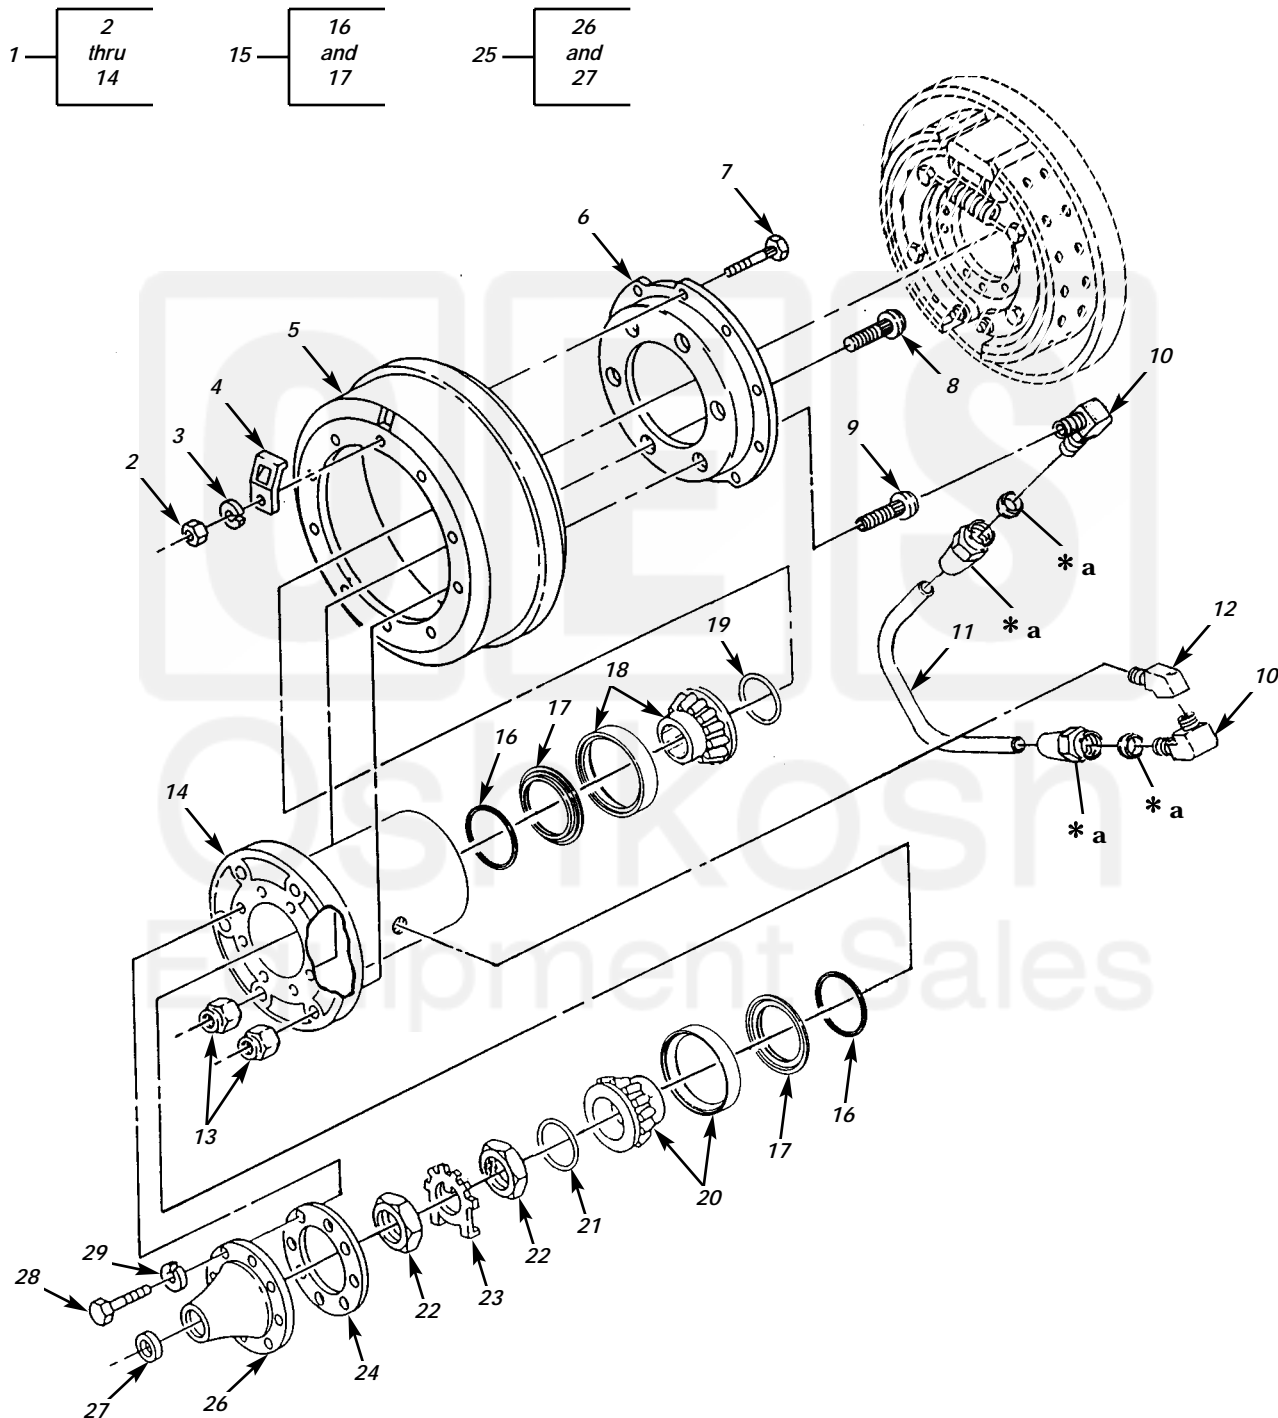

UNIT, DIRECT SUPPORT, AND GENERAL SUPPORT MAINTENANCE
REPAIR PARTS AND SPECIAL TOOLS LIST

EXTENDED SERVICE PROGRAM (ESP)

TRUCK, CARGO, 2-1/2-TON, 6X6, M44A3 SERIES TRUCKS (DIESEL)

M35A3, W/O WINCH (NSN 2320-01-383-2047); W/WINCH (NSN 2320-01-383-3850);
M35A3C, W/O WINCH (NSN 2320-01-383-2050); W/WINCH (NSN 2320-01-383-2049);
M36A3, W/O WINCH (NSN 2320-01-383-2048); W/WINCH (NSN 2320-01-383-2046).